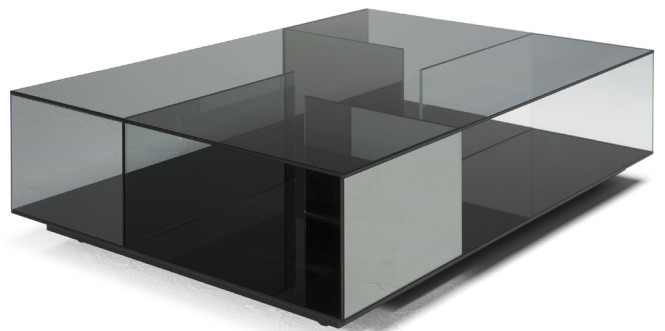

■ T140VX1

■ T140V01

■ T140VM4

■ T140V04

■ T140VX3

■ T140V03

ALL PICTURES SHOWN ARE FOR ILLUSTRATIVE PURPOSE ONLY. ACTUAL PRODUCT MAY VARY DUE TO PRODUCT ENHANCEMENT.

### SQUARE CORNER

60cm x 60cm H 42cm  
23,62" x 23,62" H 16,54"

60cm x 60cm H 70cm  
23,62" x 23,62" H 27,56"

### SQUARE CENTRAL

100cm x 100cm H 34cm  
39,37" x 39,37" H 13,39"

### RECTANGULAR CENTRAL

85cm x 125cm H 34cm  
33,46" x 49,21" H 13,39"