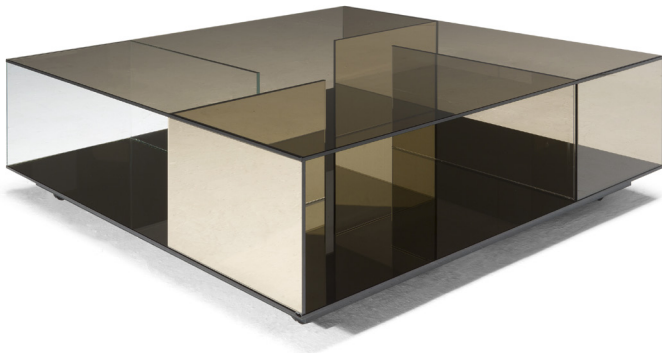

■ T140VX1

■ T140V01

■ T140VM4

■ T140V04

■ T140VX3

■ T140V03

ALL PICTURES SHOWN ARE FOR ILLUSTRATIVE PURPOSE ONLY. ACTUAL PRODUCT MAY VARY DUE TO PRODUCT ENHANCEMENT.

## SCHEMA'S

---

### SQUARE CORNER

60cm x 60cm H 42cm  
23,62" x 23,62" H 16,54"

60cm x 60cm H 70cm  
23,62" x 23,62" H 27,56"

### SQUARE CENTRAL

100cm x 100cm H 34cm  
39,37" x 39,37" H 13,39"